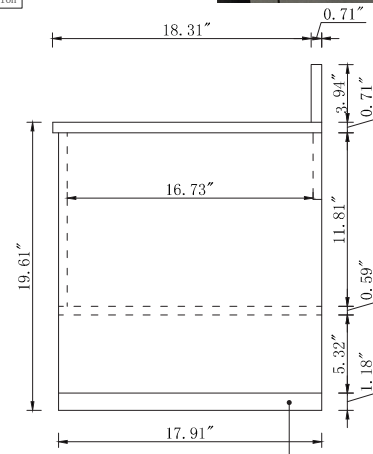

Top view

Back view

BS1048VW

Front view

Side view

Drawer Interior Size

DWG. NO.:

MODEL NO.:

VF43548MMP\_BS

ALTERATIONS

- 1
- 2
- 3
- 4

FOR PROPOSAL ONLY ALL DIMENSIONS TO BE VERIFIED

SCALE:

DWG. BY:

CHECKED BY:

DATE: