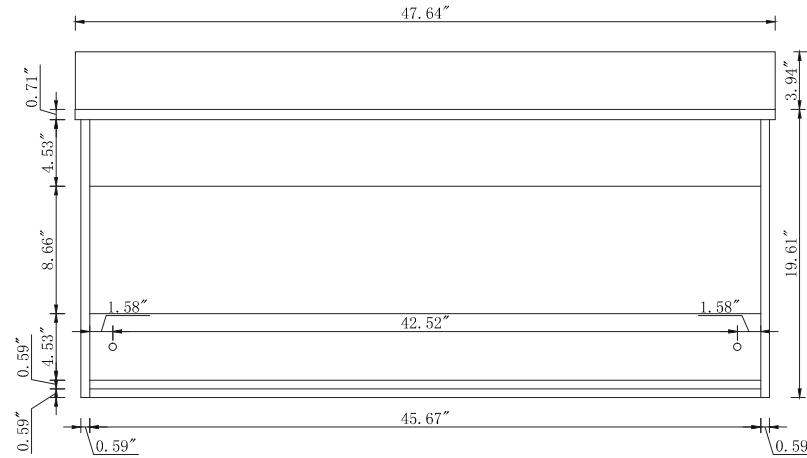

Top view

Back view

BS1048VW

Front view

Side view

Drawer Interior Size

DWG. NO.:

MODEL NO.:

VF43548MMP\_BS

ALTERATIONS

- 1
- 2
- 3
- 4

FOR PROPOSAL ONLY ALL DIMENSIONS TO BE VERIFIED

SCALE:

DWG. BY:

CHECKED BY:

DATE: