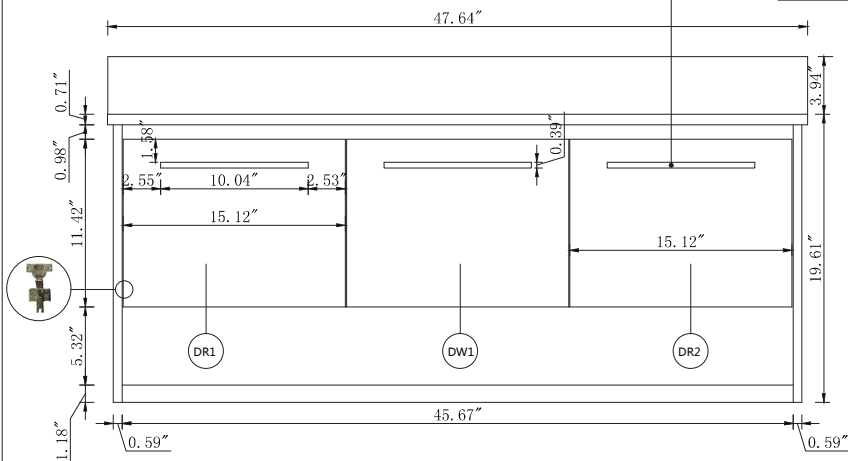

Top view

Back view

BS1048VW

Front view

Side view

Drawer Interior Size

DWG. NO.:

MODEL NO.:

VF43548MMP\_BS

ALTERATIONS

- 1
- 2
- 3
- 4

FOR PROPOSAL ONLY ALL DIMENSIONS TO BE VERIFIED

SCALE:

DWG. BY:

CHECKED BY:

DATE: