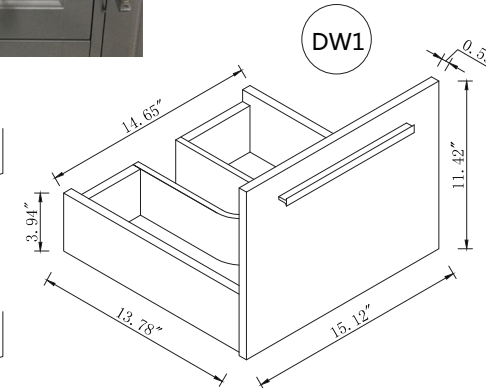

Top view

Back view

BS1048VW

Front view

Side view

Drawer Interior Size

DWG. NO.:

MODEL NO.:

VF43548MMP\_BS

ALTERATIONS

- 1
- 2
- 3
- 4

FOR PROPOSAL ONLY ALL DIMENSIONS TO BE VERIFIED

SCALE:

DWG. BY:

CHECKED BY:

DATE: