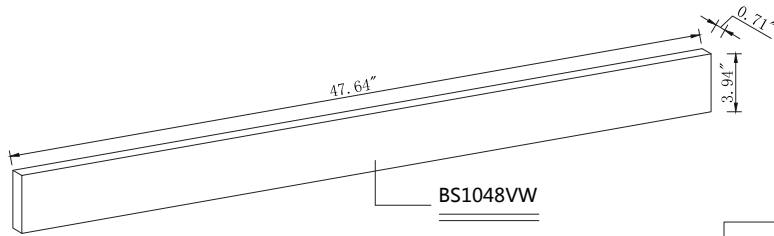

Top view

Back view

BS1048VW

Front view

Side view

Drawer Interior Size

DWG. NO.:

MODEL NO.:

VF43548MMP\_BS

ALTERATIONS

- 1
- 2
- 3
- 4

FOR PROPOSAL ONLY ALL DIMENSIONS TO BE VERIFIED

SCALE:

DWG. BY:

CHECKED BY:

DATE: